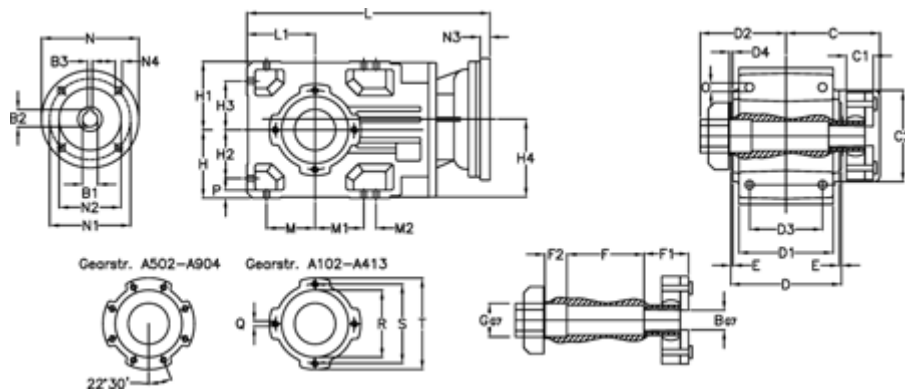

Article number: 29600203546125
 Description: Bevel helical gearbox
 A202QF25-35,4-P71B5

Measures

B = 25	D1 = 110	F2 = 36	L = 306.0	N3 = -
B1 = 14	D2 = 60	G = 32	L1 = 80	N4 = M8x16
B2 = 16.3	D3 = 90	GA = 14,5 NM	M = 60.0	O = 9.5
B3 = 5	d4 = 4.5	H = 80	M1 = 60.0	P = 9
C = 89.5	Description = A202QF-xx-P71 B5	H1 = 80	M2 = -	Q = M8x15
C1 = 23	E = 3.0	H2 = 60.0	N = 160	R = 95
C2 = 72.0	F = 77.5	H3 = 60.0	N1 = 130	S = 115
D = 136	F1 = 36.0	H4 = 93.0	N2 = 110	T = 140